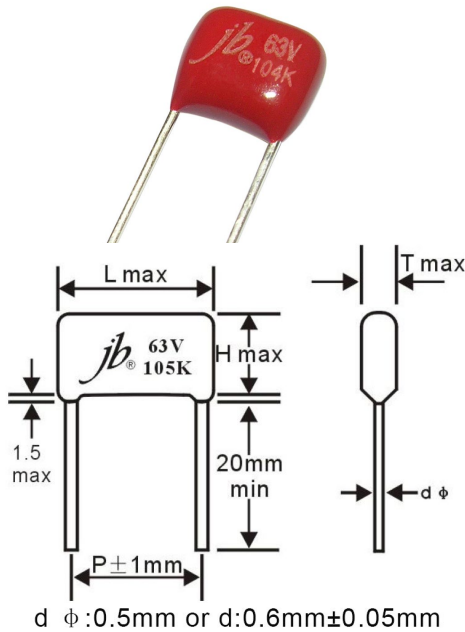

## FEATURES

- Miniature size, non-inductive, epoxy dip coated.
- The small size can be compared favorably with the stacked film capacitor.
- Epoxy resin powder coating provides the identical outer appearance.
- Low dissipation factor.
- Excellent self-healing property and reliability.

## STANDARD SIZE (mm)

VDC Mfd	50/63V				100V			
	L	T	H	P	L	T	H	P
0.001~0.0056	8.2	5	8.2	5	8.2	5	8.2	5
0.0068	8.2	5	8.2	5	8.2	5	8.2	5
0.0082	8.2	5	8.2	5	8.2	5	8.2	5
0.01	8.2	5	8.2	5	8.2	5	8.2	5
	11	5.5	9.5	7.5	11	5.5	9.5	7.5
0.012	8.2	5	8.2	5	8.2	5	8.2	5
	11	5.5	9.5	7.5	11	5.5	9.5	7.5
0.015	8.2	5	8.2	5	8.2	5	8.2	5
	11	5.5	9.5	7.5	11	5.5	9.5	7.5
0.018	8.2	5	8.2	5	8.2	5	8.2	5
	11	5.5	9.5	7.5	11	5.5	9.5	7.5
0.022	8.2	5	8.2	5	8.2	5	8.2	5
	11	5.5	9.5	7.5	11	5.5	9.5	7.5
0.027	8.2	5	8.2	5	8.2	5	8.2	5
	11	5.5	9.5	7.5	11	5.5	9.5	7.5
0.033	8.2	5	8.2	5	8.2	5	8.2	5
	11	5.5	9.5	7.5	11	5.5	9.5	7.5
0.039	8.2	5	8.2	5	8.2	5	8.2	5
	11	5.5	9.5	7.5	11	5.5	9.5	7.5
0.047	8.2	5	8.2	5	8.2	5	8.2	5
	11	5.5	9.5	7.5	11	5.5	9.5	7.5
0.056	8.2	5	8.2	5	8.2	5	8.2	5
	11	5.5	9.5	7.5	11	5.5	9.5	7.5
0.068	8.2	5	8.2	5	8.2	5	8.2	5
	11	5.5	9.5	7.5	11	5.5	9.5	7.5
0.082	8.2	5	8.2	5	8.2	5	8.2	5
	11	5.5	9.5	7.5	11	5.5	9.5	7.5
0.1	8.2	5	8.2	5	8.2	5	8.2	5
	11	5.5	9.5	7.5	11	5.5	9.5	7.5
0.12	8.2	5.5	8.5	5	8.2	5.5	8.5	5
	11	5.5	9.5	7.5	11	5.5	9.5	7.5
0.15	8.2	5.5	8.5	5	8.2	5.5	8.5	5
	11	5.5	9.5	7.5	11	5.5	9.5	7.5
0.18	8.2	5.5	8.5	5	8.2	5.5	8.5	5
	11	5.5	9.5	7.5	11	5.5	9.5	7.5
0.22	8.2	5.5	8.5	5	8.2	5.5	8.5	5
	11	5.5	9.5	7.5	11	5.5	9.5	7.5